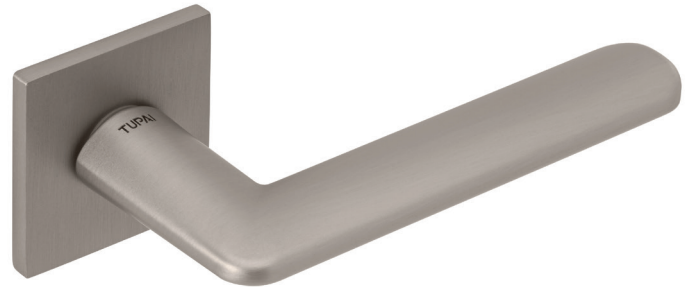

REF. 3098 5SQ

(03)
cromado brilhante
bright chrome

(96)
cromado satinado
satin chrome

(141)
titan

(142)
niquelado pérola
nickel pearl

(152)
branco pérola
white pearl

(153)
preto pérola
black pearl

Descrição

Puxador par
Adaptador metálico com sistema "click"
Mola recuperadora reversível
Ferro quadrado de 8x90mm
Fixação da muleta com perno M6 oculto

Matéria Prima

Zamak ZnAl4Cu1 / EN1774

Aplicação

Portas interiores com 30mm - 45mm espessura

EN 1906

2	7	-	0	0	4	0	B
---	---	---	---	---	---	---	---

(acabamentos / finishes 03 - 152 - 153)

3	7	-	0	0	4	0	B
---	---	---	---	---	---	---	---

(acabamentos / finishes 96)

Description

Lever set
Metallic mechanism with "click" system
Reversible recovery spring
8x90mm square spindle
Handle fixed by a M6 grub screw

Raw Material

Zamak ZnAl4Cu1 / EN1774

Application

Interior doors with 30mm - 45mm thick

2	7	-	0	0	3	0	B
---	---	---	---	---	---	---	---

(acabamentos / finishes 141 - 142)