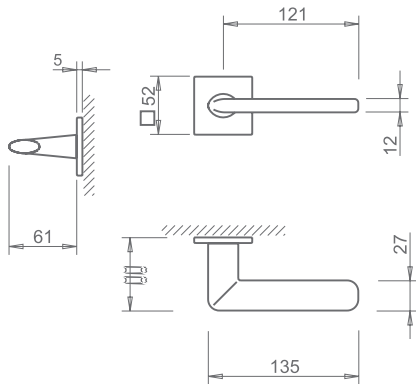

REF. 3098 5SQ

(03)
cromado brilhante
bright chrome

(96)
cromado satinado
satin chrome

(141)
titan

(142)
niquelado pérola
nickel pearl

(152)
branco pérola
white pearl

(153)
preto pérola
black pearl

Descrição

Puxador par
Adaptador metálico com sistema "click"
Mola recuperadora reversível
Ferro quadrado de 8x90mm
Fixação da muleta com perno M6 oculto

Matéria Prima

Zamak ZnAl4Cu1 / EN1774

Aplicação

Portas interiores com 30mm - 45mm espessura

EN 1906

2	7	-	0	0	4	0	B
---	---	---	---	---	---	---	---

(acabamentos / finishes 03 - 152 - 153)

3	7	-	0	0	4	0	B
---	---	---	---	---	---	---	---

(acabamentos / finishes 96)

Description

Lever set
Metallic mechanism with "click" system
Reversible recovery spring
8x90mm square spindle
Handle fixed by a M6 grub screw

Raw Material

Zamak ZnAl4Cu1 / EN1774

Application

Interior doors with 30mm - 45mm thick

2	7	-	0	0	3	0	B
---	---	---	---	---	---	---	---

(acabamentos / finishes 141 - 142)